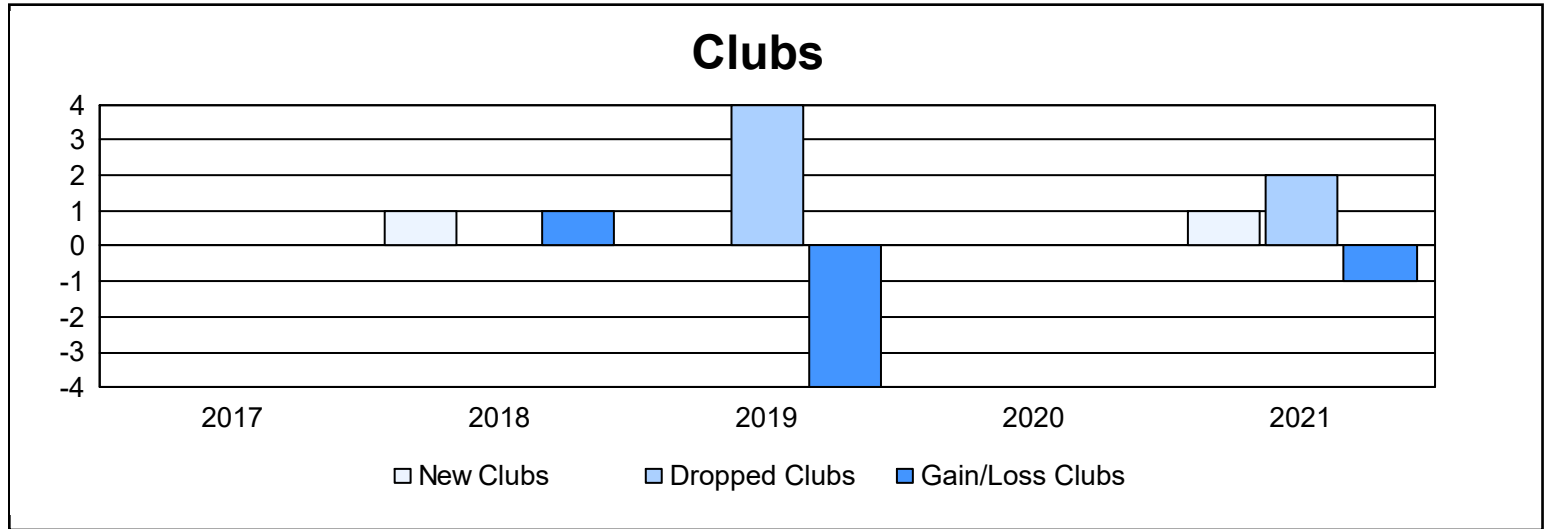

Year	New Clubs	Dropped Clubs	Gain/ Loss Clubs	New Members	Charter Members	Reinstate Members	Transfer Members	Total Member Added	Total Members Dropped	Gain/ Loss Members
2016-2017	0	0	0	67	0	17	3	87	116	-29
2017-2018	1	0	1	106	31	2	8	147	113	34
2018-2019	0	4	-4	46	0	1	4	51	116	-65
2019-2020	0	0	0	43	1	9	6	59	62	-3
2020-2021	1	2	-1	40	20	4	0	64	55	9
<b>Average</b>	<b>0</b>	<b>1</b>	<b>-1</b>	<b>60</b>	<b>10</b>	<b>7</b>	<b>4</b>	<b>82</b>	<b>92</b>	<b>-11</b>

### Membership Composition June 2021 Cumulative