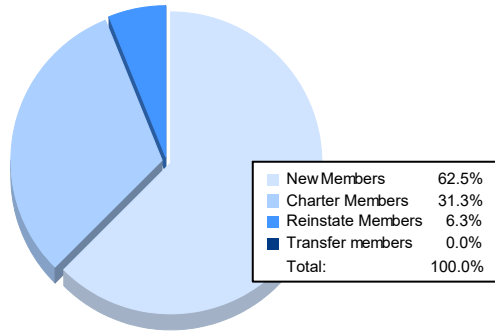

Year	New Clubs	Dropped Clubs	Gain/ Loss Clubs	New Members	Charter Members	Reinstate Members	Transfer Members	Total Member Added	Total Members Dropped	Gain/ Loss Members
2016-2017	0	0	0	67	0	17	3	87	116	-29
2017-2018	1	0	1	106	31	2	8	147	113	34
2018-2019	0	4	-4	46	0	1	4	51	116	-65
2019-2020	0	0	0	43	1	9	6	59	62	-3
2020-2021	1	2	-1	40	20	4	0	64	55	9
<b>Average</b>	<b>0</b>	<b>1</b>	<b>-1</b>	<b>60</b>	<b>10</b>	<b>7</b>	<b>4</b>	<b>82</b>	<b>92</b>	<b>-11</b>

### Membership Composition June 2021 Cumulative