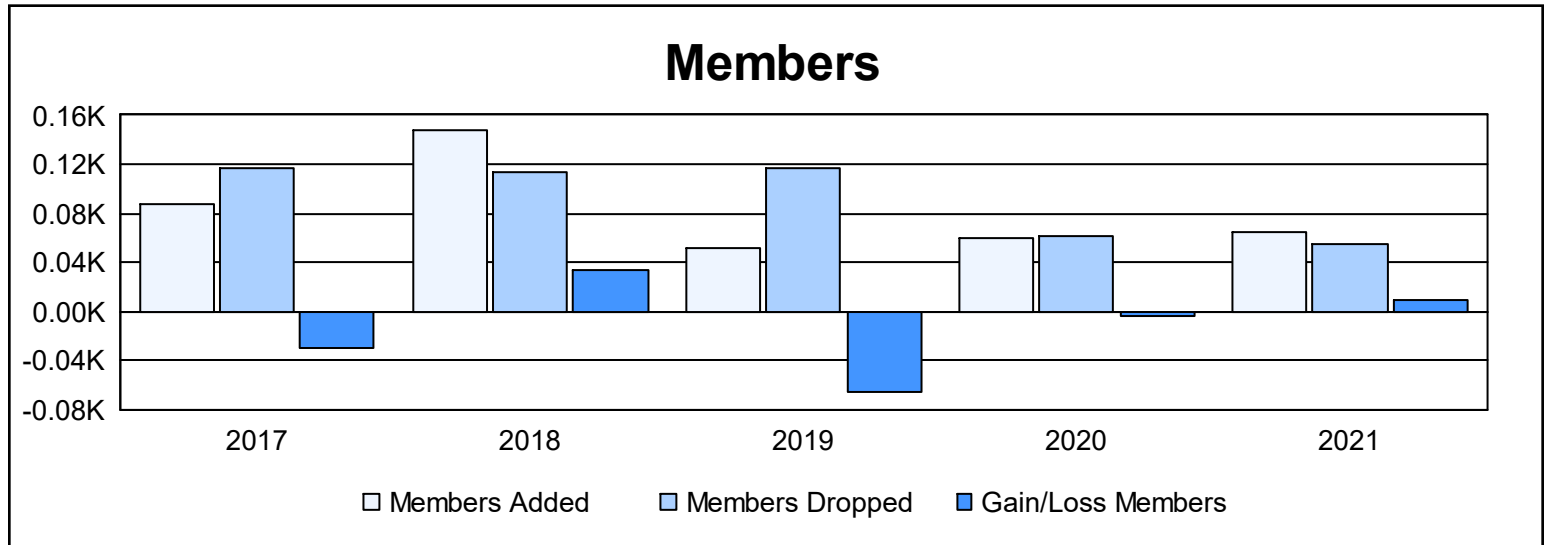

Year	New Clubs	Dropped Clubs	Gain/ Loss Clubs	New Members	Charter Members	Reinstate Members	Transfer Members	Total Member Added	Total Members Dropped	Gain/ Loss Members
2016-2017	0	0	0	67	0	17	3	87	116	-29
2017-2018	1	0	1	106	31	2	8	147	113	34
2018-2019	0	4	-4	46	0	1	4	51	116	-65
2019-2020	0	0	0	43	1	9	6	59	62	-3
2020-2021	1	2	-1	40	20	4	0	64	55	9
<b>Average</b>	<b>0</b>	<b>1</b>	<b>-1</b>	<b>60</b>	<b>10</b>	<b>7</b>	<b>4</b>	<b>82</b>	<b>92</b>	<b>-11</b>

### Membership Composition June 2021 Cumulative